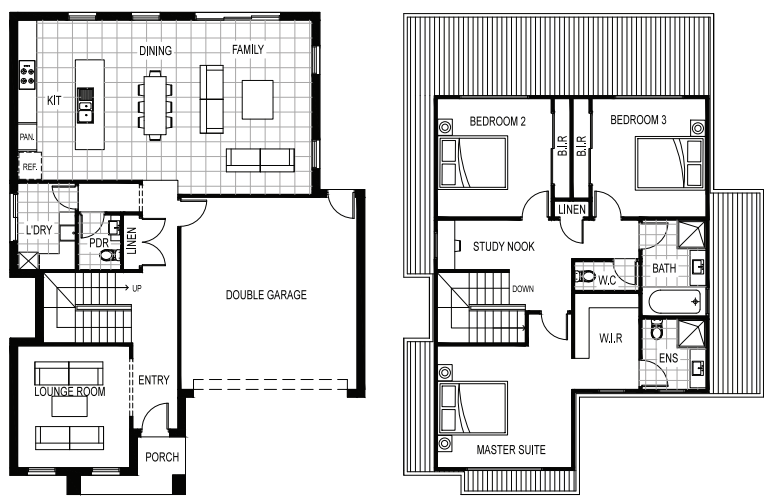

FEATURES

- ✓ Three Bedrooms
- ✓ Study Nook
- ✓ Open Living
- ✓ TOTAL area: 24.7sq

-  3
-  2
-  2
-  2

MEASUREMENTS

HOME DIMENSIONS

House Area	188.52m ²
Garage Area	37.06m ²
Portico area	4.01m ²
Total Area	229.59m ²

House Length	15.05m
House Width	11.07m
Min. Block Depth	22.0m
Min. Block Width	12.2m

ROOM DIMENSIONS

Lounge Room	3500 x 3800
Dining/Family	6490 x 5440
Master Suite	4200 x 3800
Bedroom 2	3560 x 3700
Bedroom 3	3560 x 3700
Double Garage	5500 x 6000