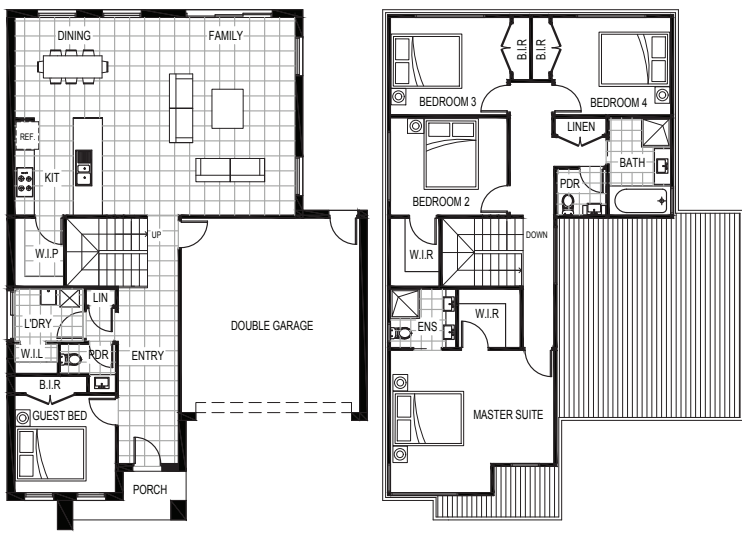

FEATURES

- ✓ Open Living
- ✓ Guest Bed
- ✓ Double Garage
- ✓ TOTAL area: 26.2sq

-  5
-  2
-  1
-  2

MEASUREMENTS

HOME DIMENSIONS

House Area	202.80m ²
Garage Area	37.06m ²
Portico area	4.26m ²
Total Area	244.12m ²

House Length	16.04m
House Width	11.1m
Min. Block Depth	22.5m
Min. Block Width	12.3m

ROOM DIMENSIONS

Guest Bedroom	3100 x 3000
Dining	4090 x 3100
Family	3600 x 6100
Master Suite	5040 x 4390
Bedroom 2	3600 x 3000
Bedroom 3	3680 x 3000
Bedroom 4	3680 x 3000
Double Garage	5500 x 6000